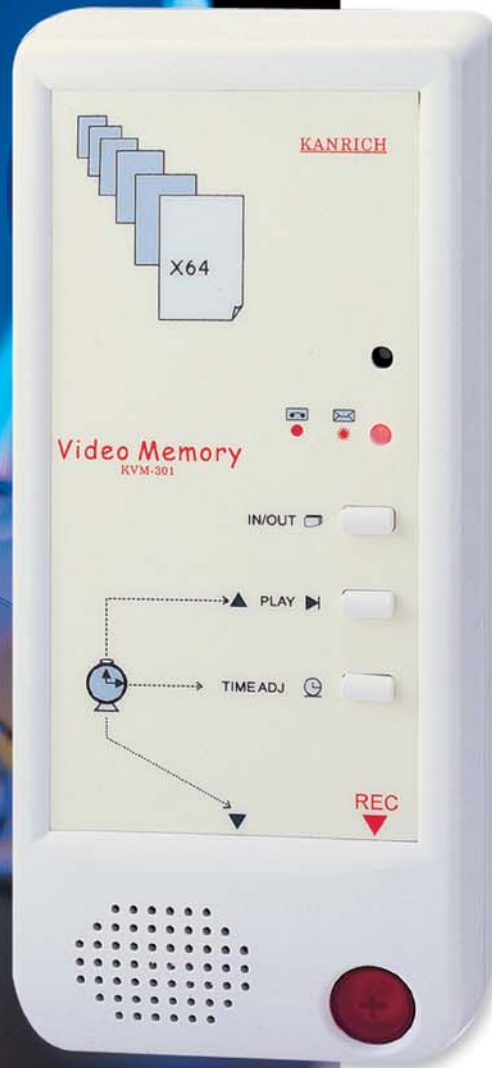

KANRICH®

S600 Series

KANRICH®

KVM-301/MVR-302

64 Picture Memory/Smart Digit Video Recorder

KVM-301

- High resolution image to record visitor's image up to 64 pictures under your absence. 64 single pictures stored in memory.
- You can review the visitor's image and time
- Working with black & white system.
- Surface mounting combined type with monitor of PH-855/S-913 system.

MVR-302

- The video of "640x480" or "320x240" format(include audio) is available to store, it is the newest format, small in size and big in capacity, high resolution picture, you can play the video on the monitor directly or extract SD card and play it on PC in Media Player.
- storage : SD card or MMC card
- Screen on : recording, screen off : stop recording
- edit / delete / recall...etc.
- "320x240" format video approx. 20 min. and "640x480" format video approx. 6 min. in 128Mb SD card
- New video data will cover old video data automatically after recording is full.
- Language : Portuguese, Dutch, Simple Chinese, Traditional Chinese, Japanese, Korean, English, French, Italian, Spanish...and so on , 11 languages.
- You can format SD card(MMC card) on MVR-302 directly.