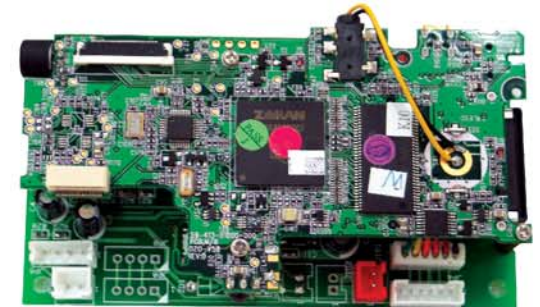

KANRICH®

S600 Series

KANRICH®

KVM-301/MVR-302

64 Picture Memory/Smart Digit Video Recorder

KVM-301

- High resolution image to record visitor's image up to 64 pictures under your absence. 64 single pictures stored in memory.
- You can review the visitor's image and time
- Working with black & white system.
- Surface mounting combined type with monitor of PH-855/S-913 system.

MVR-302

- The video of "640x480" or "320x240" format(include audio) is available to store, it is the newest format, small in size and big in capacity, high resolution picture, you can play the video on the monitor directly or extract SD card and play it on PC in Media Player.
- storage : SD card or MMC card
- Screen on : recording, screen off : stop recording
- edit / delete / recall...etc.
- "320x240" format video approx. 20 min. and "640x480" format video approx. 6 min. in 128Mb SD card
- New video data will cover old video data automatically after recording is full.
- Language : Portuguese, Dutch, Simple Chinese, Traditional Chinese, Japanese, Korean, English, French, Italian, Spanish...and so on , 11 languages.
- You can format SD card(MMC card) on MVR-302 directly.