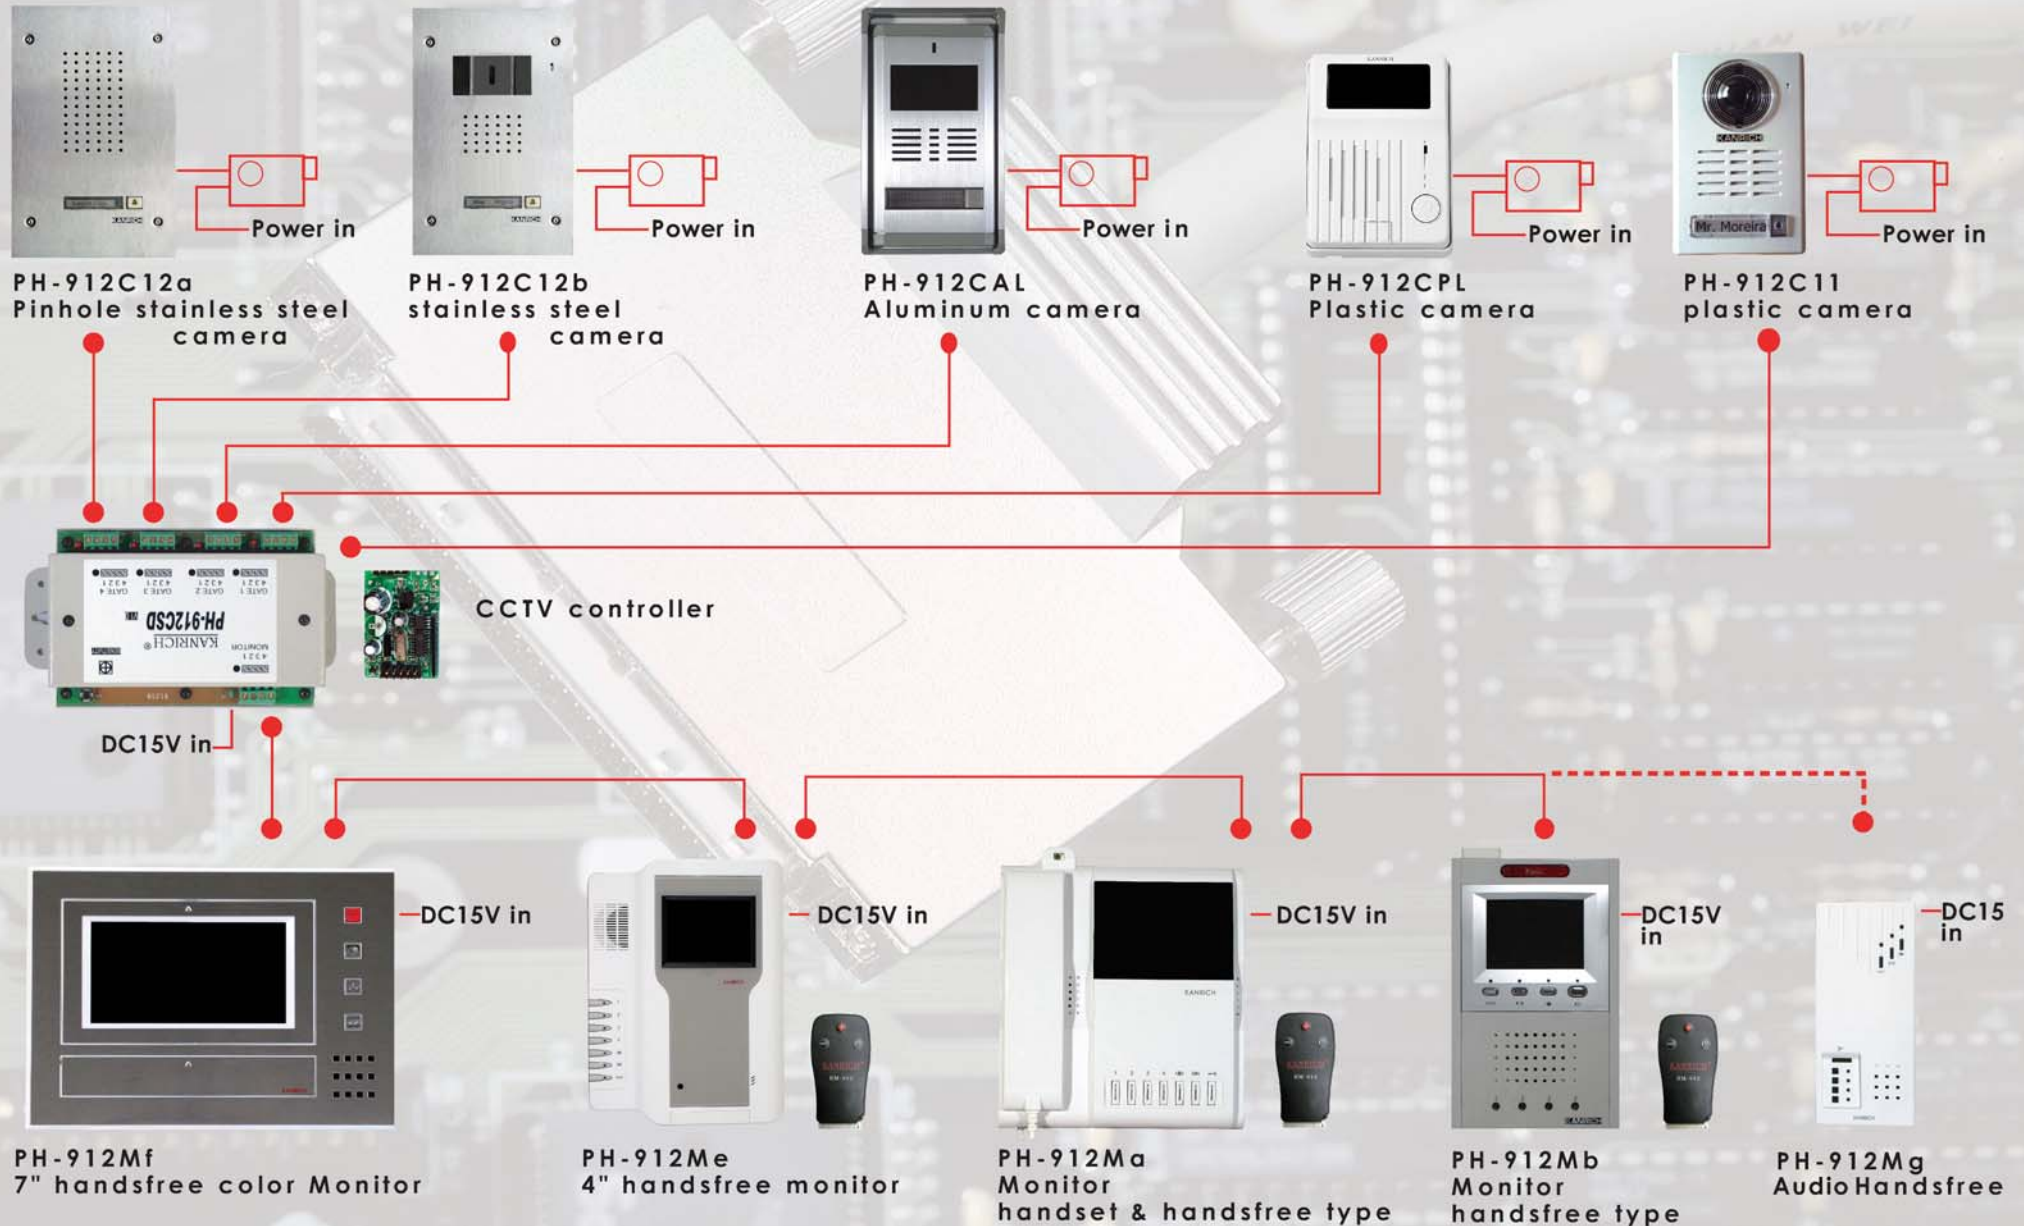

New PH-912

KANRICH®