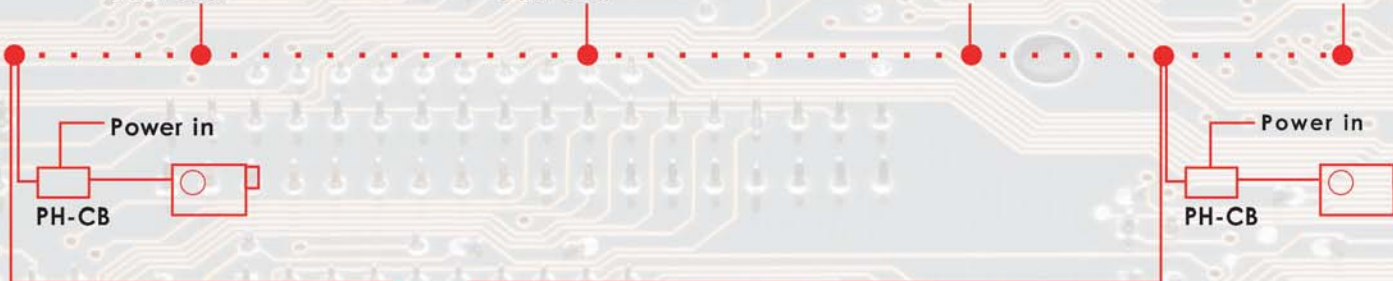

PH-812/2k4 (PH-828/2k4)

KANRICH®

PH-812Ma
Monitor

DC15V in

DC15V in

DC15V in